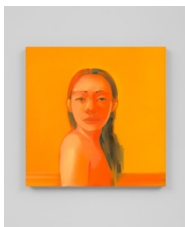

24 x 24 in

61 x 61 cm

Na Kim

Untitled: 18, 2024

oil on linen

24 x 24 in

61 x 61 cm

Na Kim