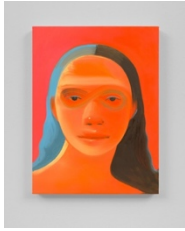

Na Kim
Untitled: 33, 2024
oil on linen
16 x 12 in
40.6 x 30.5 cm