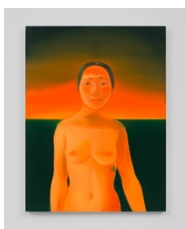

Na Kim

Untitled: 2, 2024

oil on linen

40 x 30 in

101.6 x 76.2 cm