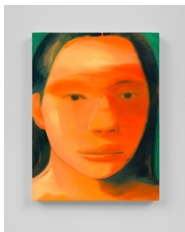

Na Kim
Untitled: 34, 2024
oil on linen
4 x 6 in
10.2 x 15.2 cm

Na Kim
Untitled: 29, 2024
oil on linen
16 x 12 in
40.6 x 30.5 cm

Na Kim
Untitled: 35, 2024
oil on linen
4 x 6 in
10.2 x 15.2 cm

Na Kim
Untitled: 20, 2024
oil on linen
24 x 18 in
61 x 45.7 cm