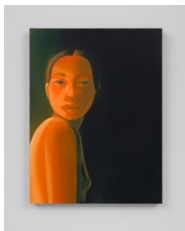

Na Kim
Untitled: 20, 2024
oil on linen
24 x 18 in
61 x 45.7 cm