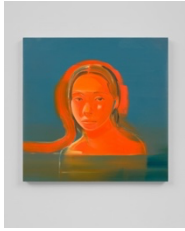

Na Kim
Untitled: 15, 2024
oil on linen
24 x 24 in
61 x 61 cm