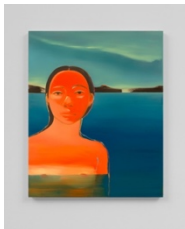

Na Kim
Untitled: 8, 2024
oil on linen
30 x 24 in
76.2 x 61 cm