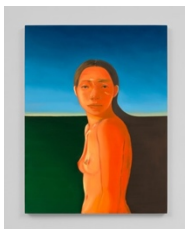

Na Kim
Untitled: 3, 2024
oil on linen
40 x 30 in
101.6 x 76.2 cm