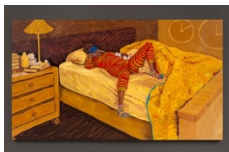

Wangari Mathenge

I've Learned How To Fly (Bedimmed Boundaries), 2024

oil on canvas

55 x 82 in

139.7 x 208.3 cm

signed and dated on verso

Wangari Mathenge

Lost (Bedimmed Boundaries), 2024