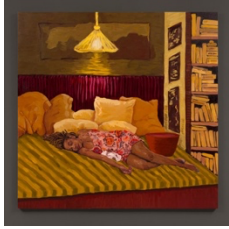

**NICOLA
VASSELL**

Wangari Mathenge

Shooting Up Chickens (Bedimmed Boundaries),
2024

oil on canvas

84 x 86 in

213.4 x 218.4 cm

signed and dated on verso